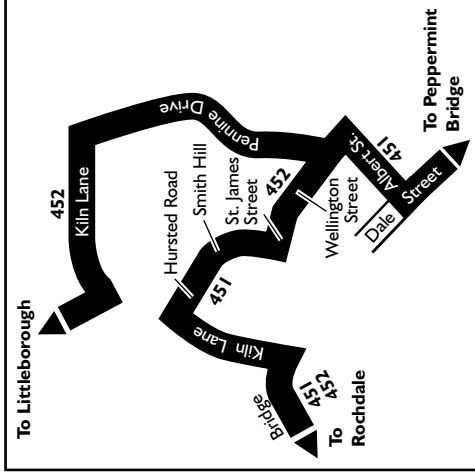

Using the 24 hour clock

Times are shown in four figures. The first two are the hour and the last two are the minutes.

Examples: 0921 is 21 minutes past 9 am

2248 is 48 minutes past 10 pm.

Peppermint Bridge — Milnrow — Rochdale

Route plan for bus numbers

451 452

Route in Milnrow

Connection points

- Bus:** Rochdale bus station
- Train:** Littleborough train station
Milnrow train station
Newhey train station

! Every care has been taken to ensure the accuracy of details in this publication; details were correct at time of going to print