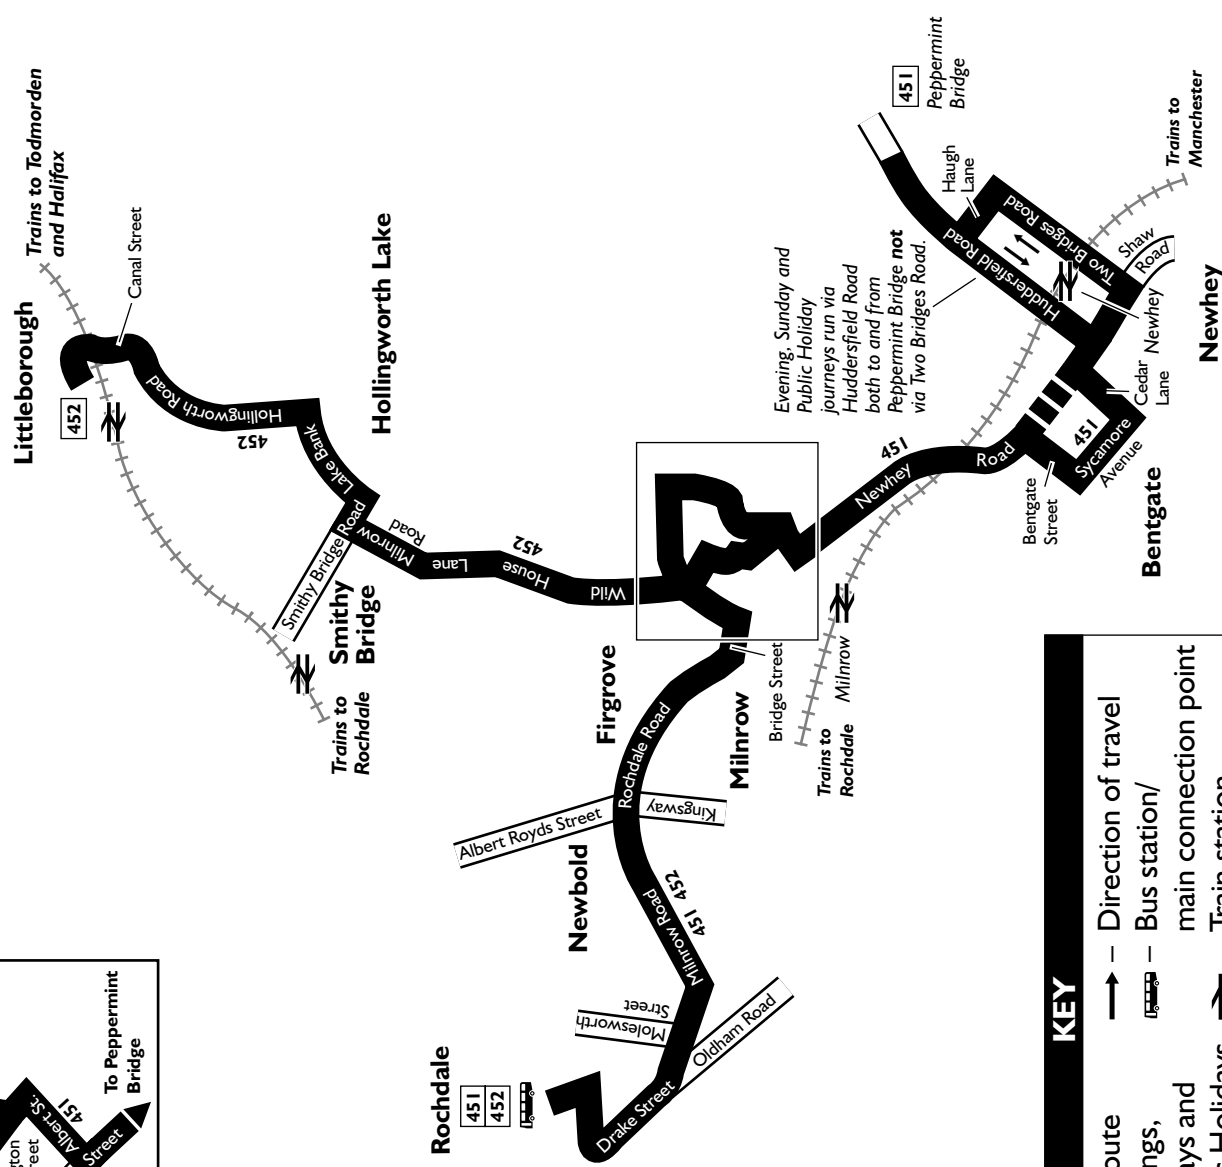

Using the 24 hour clock

Times are shown in four figures. The first two are the hour and the last two are the minutes.

Examples: 0921 is 21 minutes past 9 am

2248 is 48 minutes past 10 pm.

Peppermint Bridge — Milnrow — Rochdale

Route plan for bus numbers

451 452

Route in Milnrow

Connection points

- Bus:** Rochdale bus station
- Train:** Littleborough train station
Milnrow train station
Newhey train station

! Every care has been taken to ensure the accuracy of details in this publication; details were correct at time of going to print