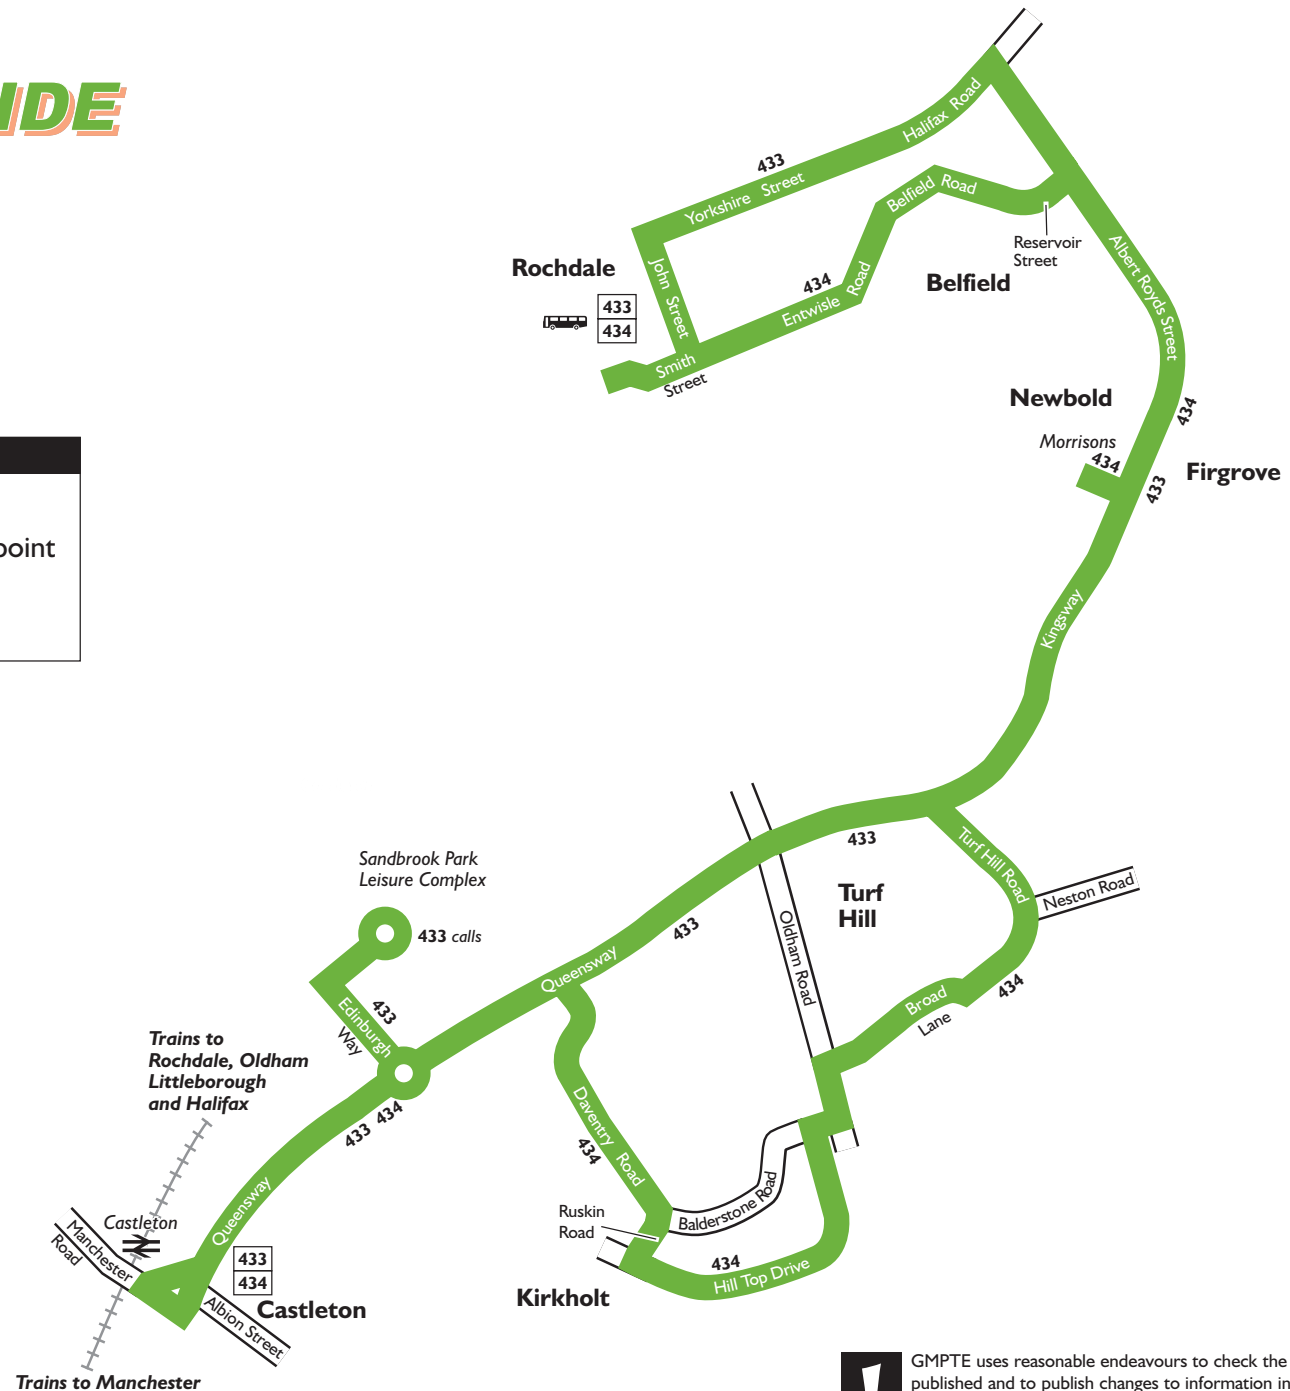

Route plan for bus numbers

433 434 **EASYRIDE**

Connection points

Bus: Rochdale bus station
Train: Castleton train station

KEY

	- Bus route		- Bus station/ main connection point
	- Train line		- Train station
	- Direction of travel		- Terminus

Buses run by

Easyride
Rossendale Transport
Knowsley Park Way
Haslingden
Rossendale
Lancashire
BB4 4RS
Telephone 01706 390 520
Fax 01706 390 530
email: info@rossendalebus.co.uk

Printed on paper made using pulp from fully sustainable, responsibly managed forestation, which is bleached without using elemental chlorine. It has been awarded the Nordic Swan certificate, complying with stringent controls of production processes, effluent discharge and environmental impact.

GMPTTE uses reasonable endeavours to check the accuracy of information published and to publish changes to information in a timely manner. In no event will GMPTTE be liable for any loss that may arise from this information being inaccurate.

© 100022610 GMPTTE 2009