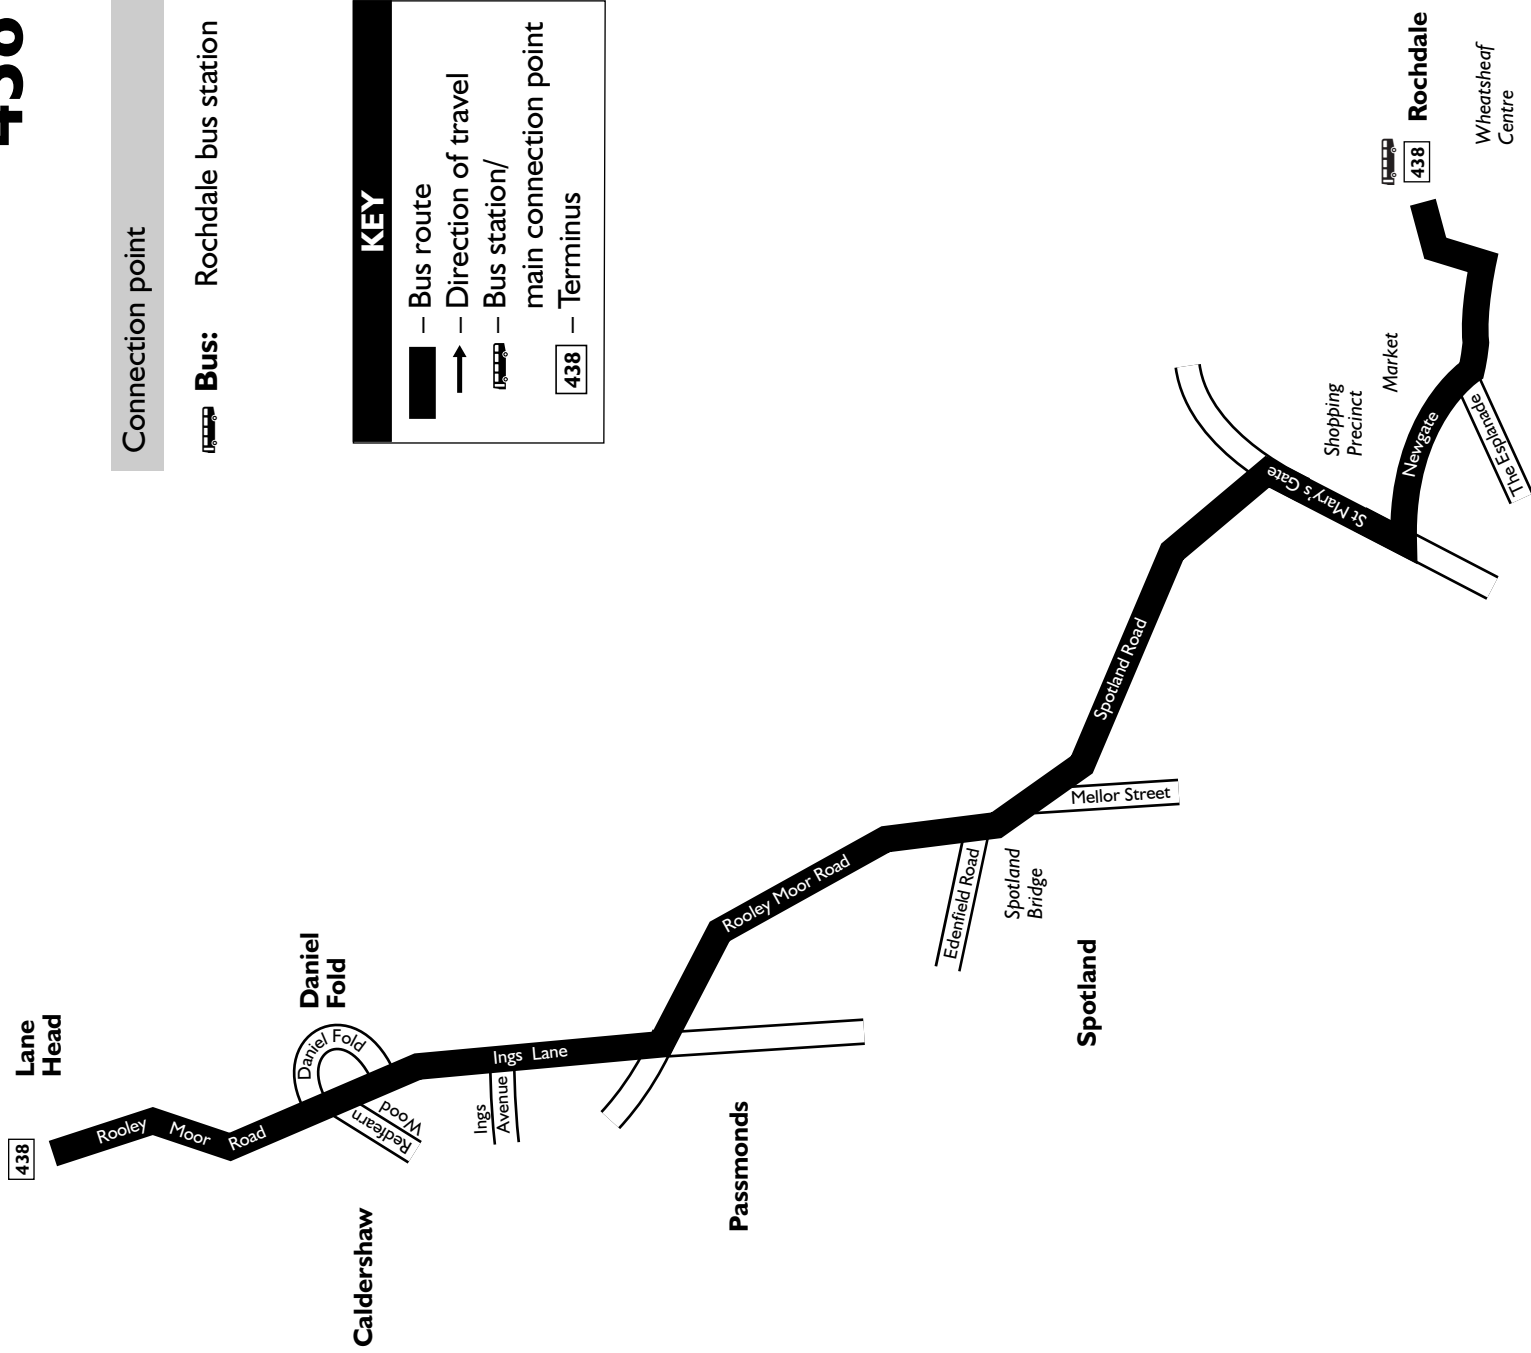

Connection point

Bus: Rochdale bus station

KEY	
	— Bus route
	→ Direction of travel
	— Bus station/ main connection point
	— Terminus

Buses run by

Easyride
35 Bacup Road
Rawtenstall
Rossendale
BB4 7NG
Telephone 01706 212337

First Manchester
Wallshaw Street
Oldham
OLI 3TR
Telephone 0161-627 2929

Printed on paper made using pulp from fully sustainable, responsibly managed forestation, which is bleached without using elemental chlorine. It has been awarded the Nordic Swan certificate, complying with stringent controls of production processes, effluent discharge and environmental impact.

Every care has been taken to ensure the accuracy of details in this publication; details were correct at time of going to print

© 10002610 GMPTE 2007