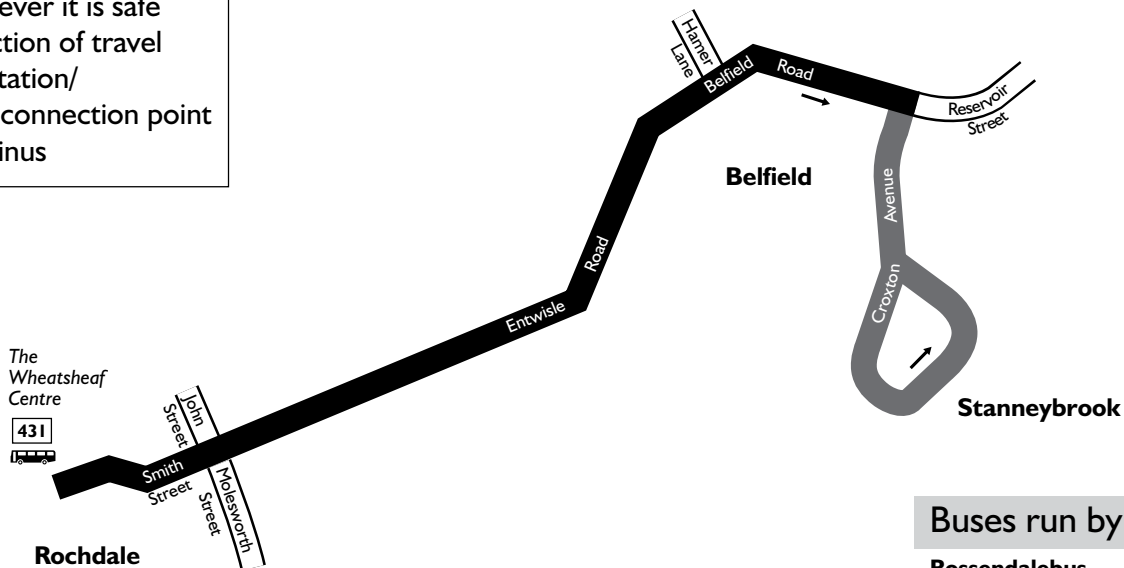

KEY

-  – Bus route
-  – Hail and ride: passengers can get on or off the bus wherever it is safe
-  – Direction of travel
-  – Bus station/
main connection point
-  – Terminus

The
Wheatsheaf
Centre

431

Rochdale

Smith
Street
John
Street
Molesworth
Street

Connection point

 **Bus:** Rochdale bus station

Route plan for bus number

431

Buses run by

Rosendalebus
Knowsley Park Way
Haslingden
Rossendale
Lancashire
BB4 4RS

Telephone 01706 390 520
email: info@rossendalebus.co.uk