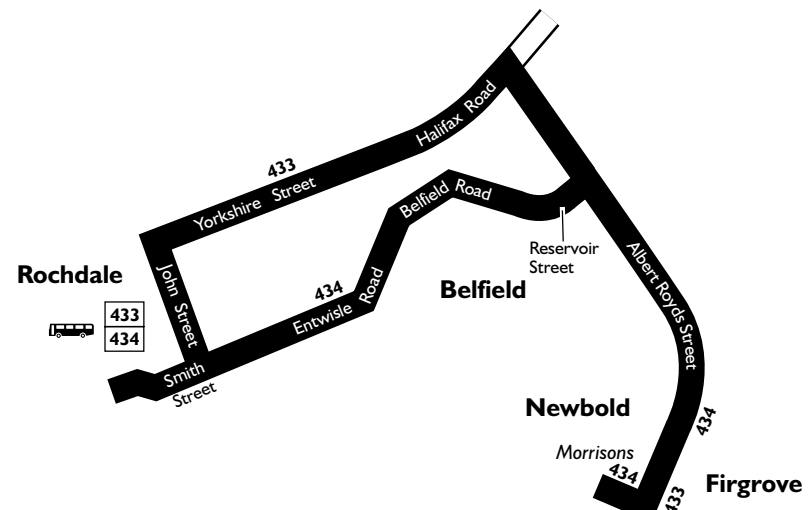

Route plan for bus numbers

433 434

Connection points

- Bus:** Rochdale bus station
- Train:** Castleton train station

KEY	
	- Bus route
	- Train line
	- Direction of travel
	- Bus station/ main connection point
	- Train station
	- Terminus

Buses run by

Rossendalebus
 Knowsley Park Way
 Haslingden
 Rossendale
 Lancashire
 BB4 4RS
 Telephone 01706 390 520
 email: info@rossendalebus.co.uk

Tyrer Bus
 16 Kirkby Road
 Lomeshaye Industrial Estate
 Nelson
 BB9 6RS
 Telephone 0845 1301716