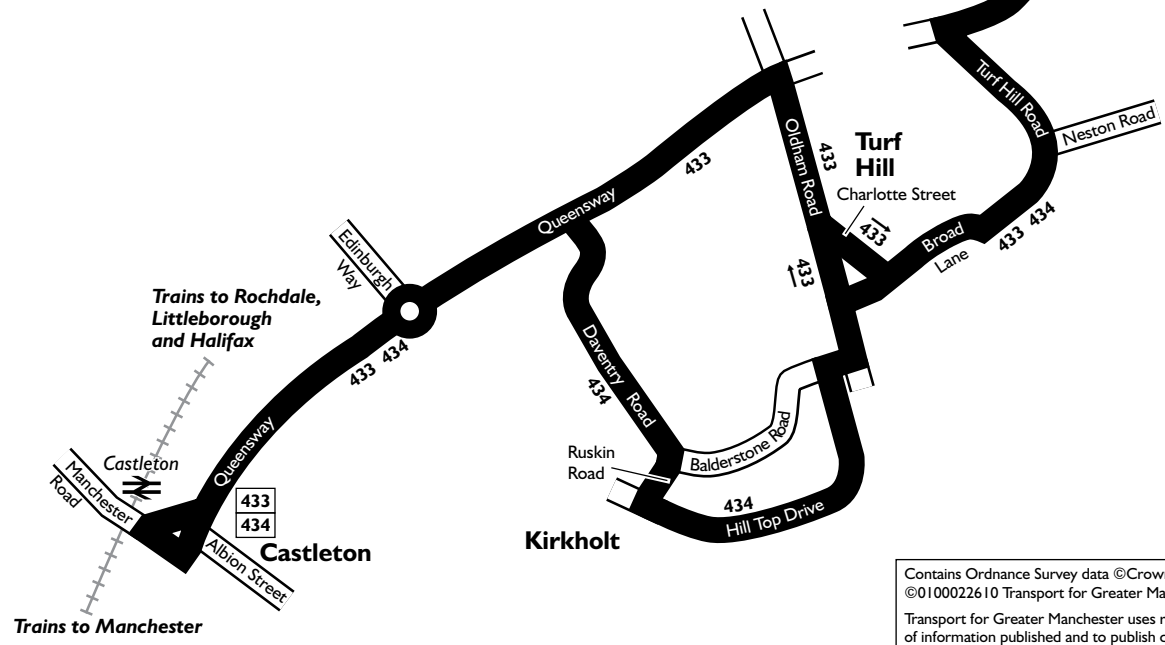

Route plan for bus numbers

433 434

Connection points

- Bus:** Rochdale bus station
- Train:** Castleton train station

KEY	
	- Bus route
	- Train line
	- Direction of travel
	- Bus station/ main connection point
	- Train station
	- Terminus

Buses run by

Rossendalebus
 Knowsley Park Way
 Haslingden
 Rossendale
 Lancashire
 BB4 4RS
 Telephone 01706 390 520
 email: info@rossendalebus.co.uk

Tyrer Bus
 16 Kirkby Road
 Lomeshaye Industrial Estate
 Nelson
 BB9 6RS
 Telephone 0845 1301716