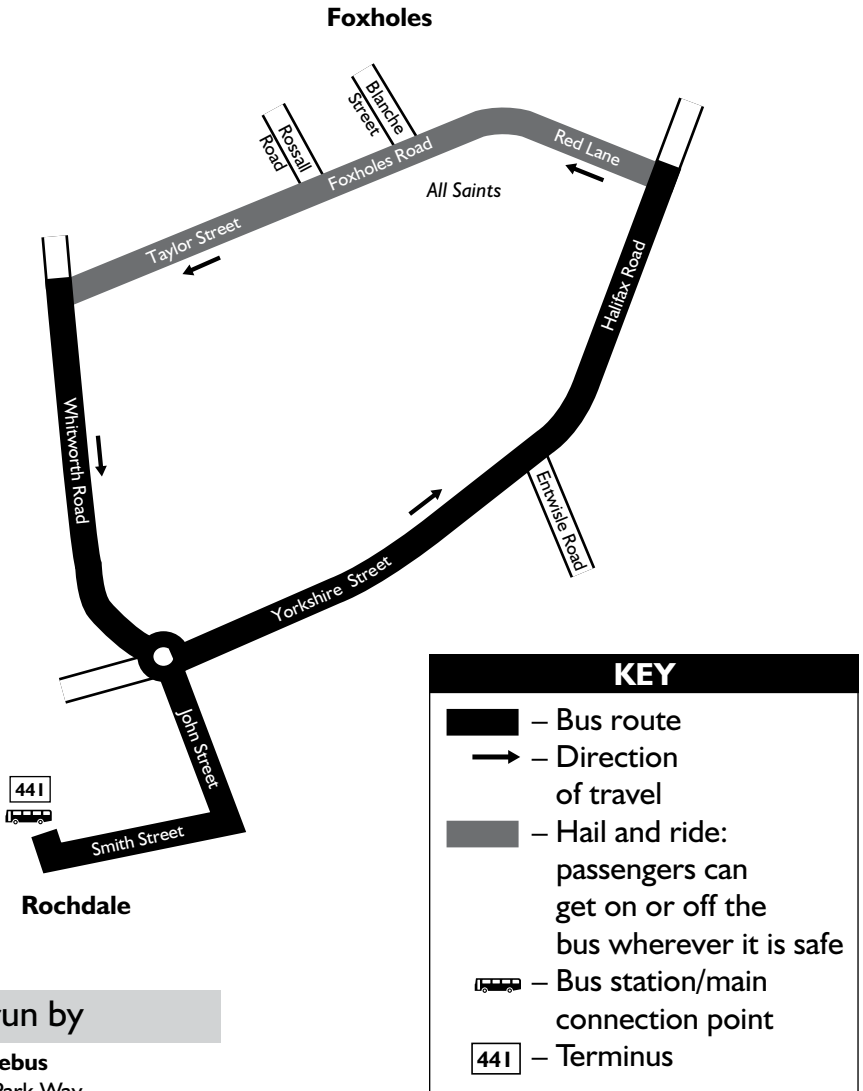

Connection point

 **Bus:** Rochdale bus station

Route plan for bus number

441

Buses run by

Rossendalebus

Knowsley Park Way

Haslingden