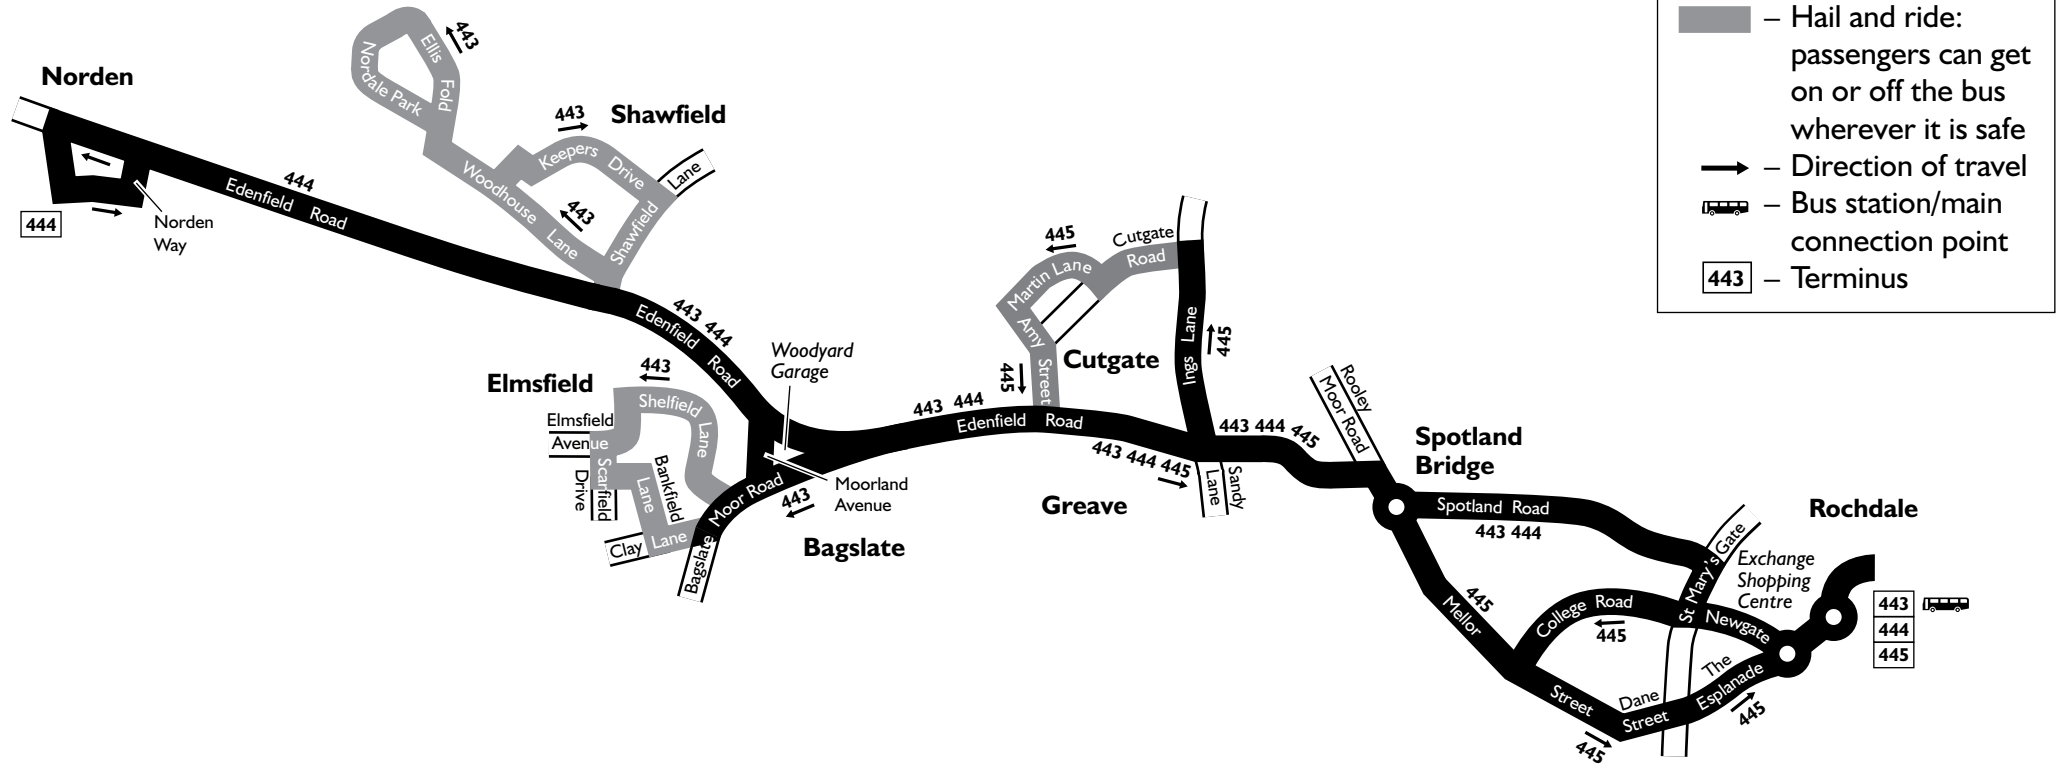

Connection point

 **Bus:** Rochdale bus station

Route plan for bus numbers

443 444 445

Buses run by

Rosendalebus

Knowsley Park Way
 Haslingden
 Rosendale
 Lancashire
 BB4 4RS
 Telephone 01706 390 520
 email: info@rosendalebus.co.uk

Tyrer Bus

16 Kirkby Road
 Lomeshaye Industrial Estate
 Nelson
 BB9 6RS
 Telephone 0845 1301716

Contains Ordnance Survey data ©Crown copyright and database right 2010
 ©0100022610 Transport for Greater Manchester 2011