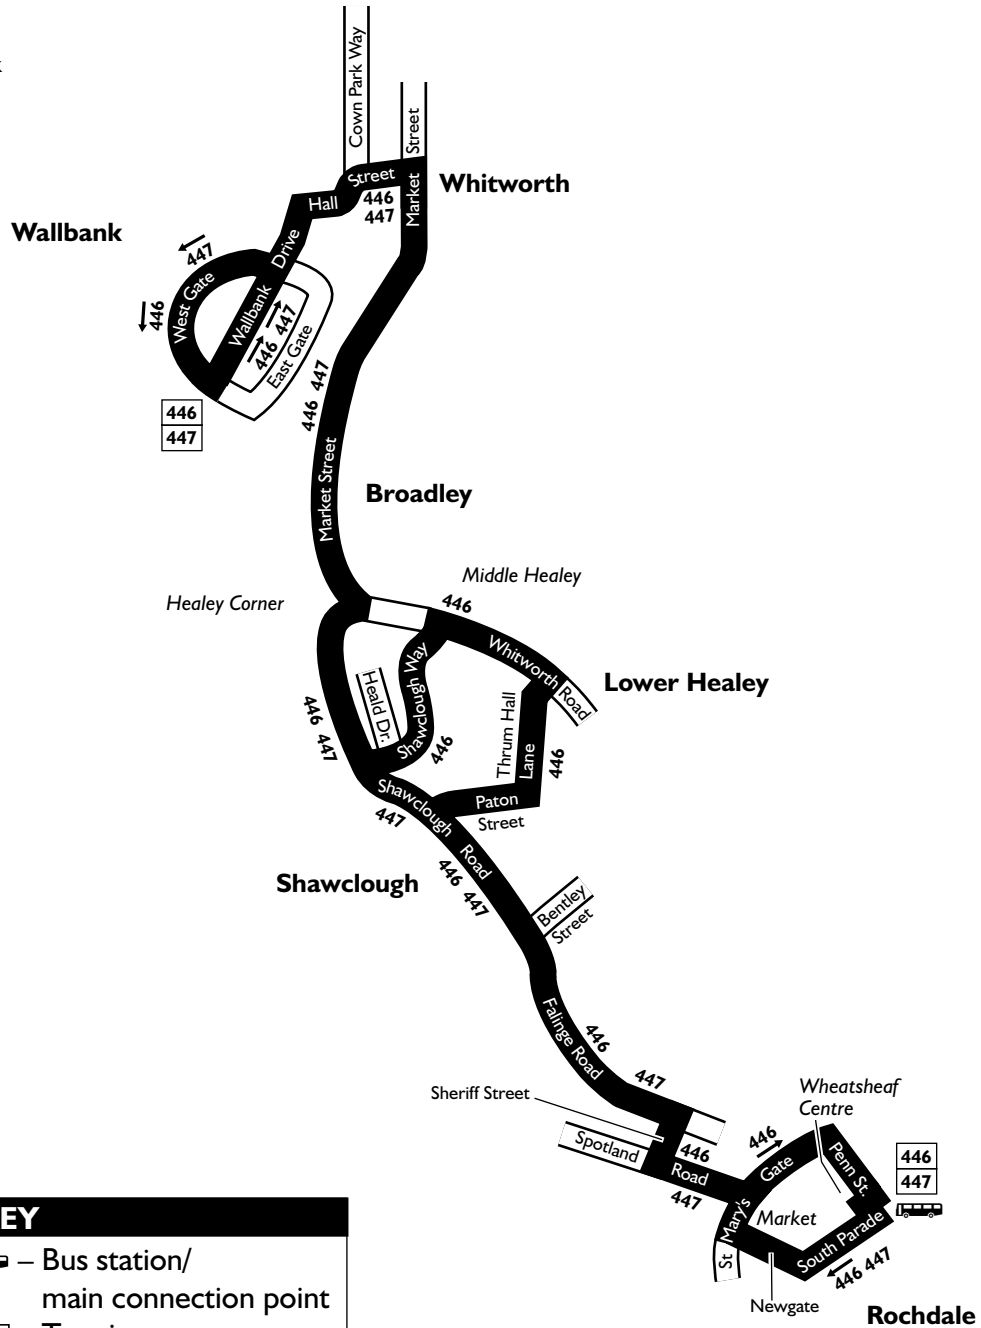

## Route plan for bus numbers

## Connection points

 **Bus:** Rochdale bus station

KEY	
	– Bus route
	– Direction of travel
	– Bus station/ main connection point
	– Terminus

Printed on Cocoon Silk, a coated recycled paper made using 50% recycled fibre from post consumer sources and 50% virgin fibre from sustainable forests.