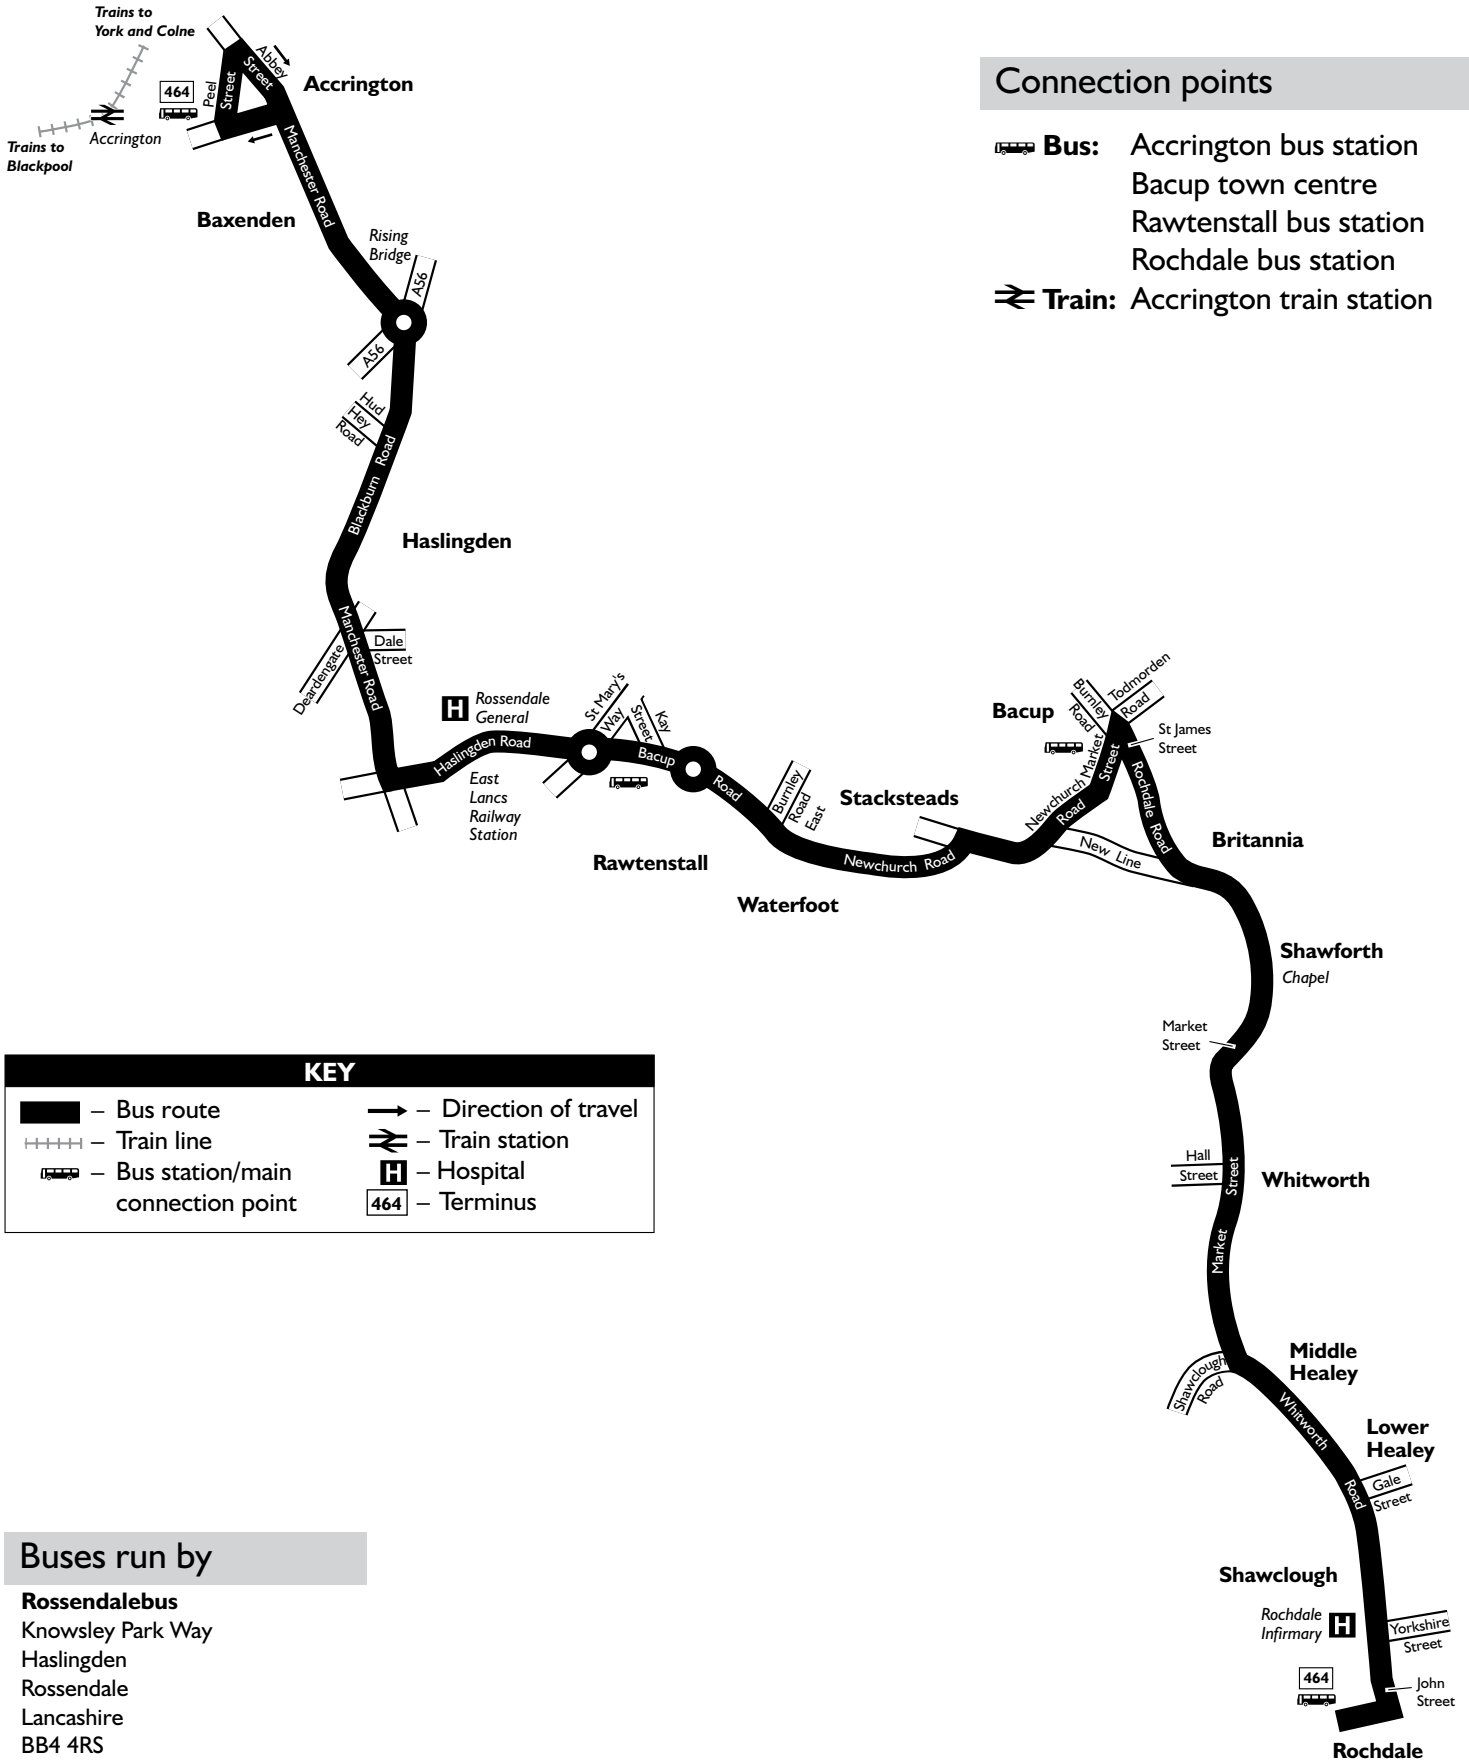

Connection points

-  **Bus:** Accrington bus station
Bacup town centre
Rawtenstall bus station
Rochdale bus station
-  **Train:** Accrington train station

KEY			
	Bus route		Direction of travel
	Train line		Train station
	Bus station/main connection point		Hospital
	Terminus		Terminus

Buses run by

Rossendalebus
Knowsley Park Way
Haslingden
Rossendale
Lancashire
BB4 4RS
Telephone 01706 390 520
email: info@rossendalebus.co.uk

Printed on Cocoon Silk, a coated recycled paper made using 50% recycled fibre from post consumer sources and 50% virgin fibre from sustainable forests.