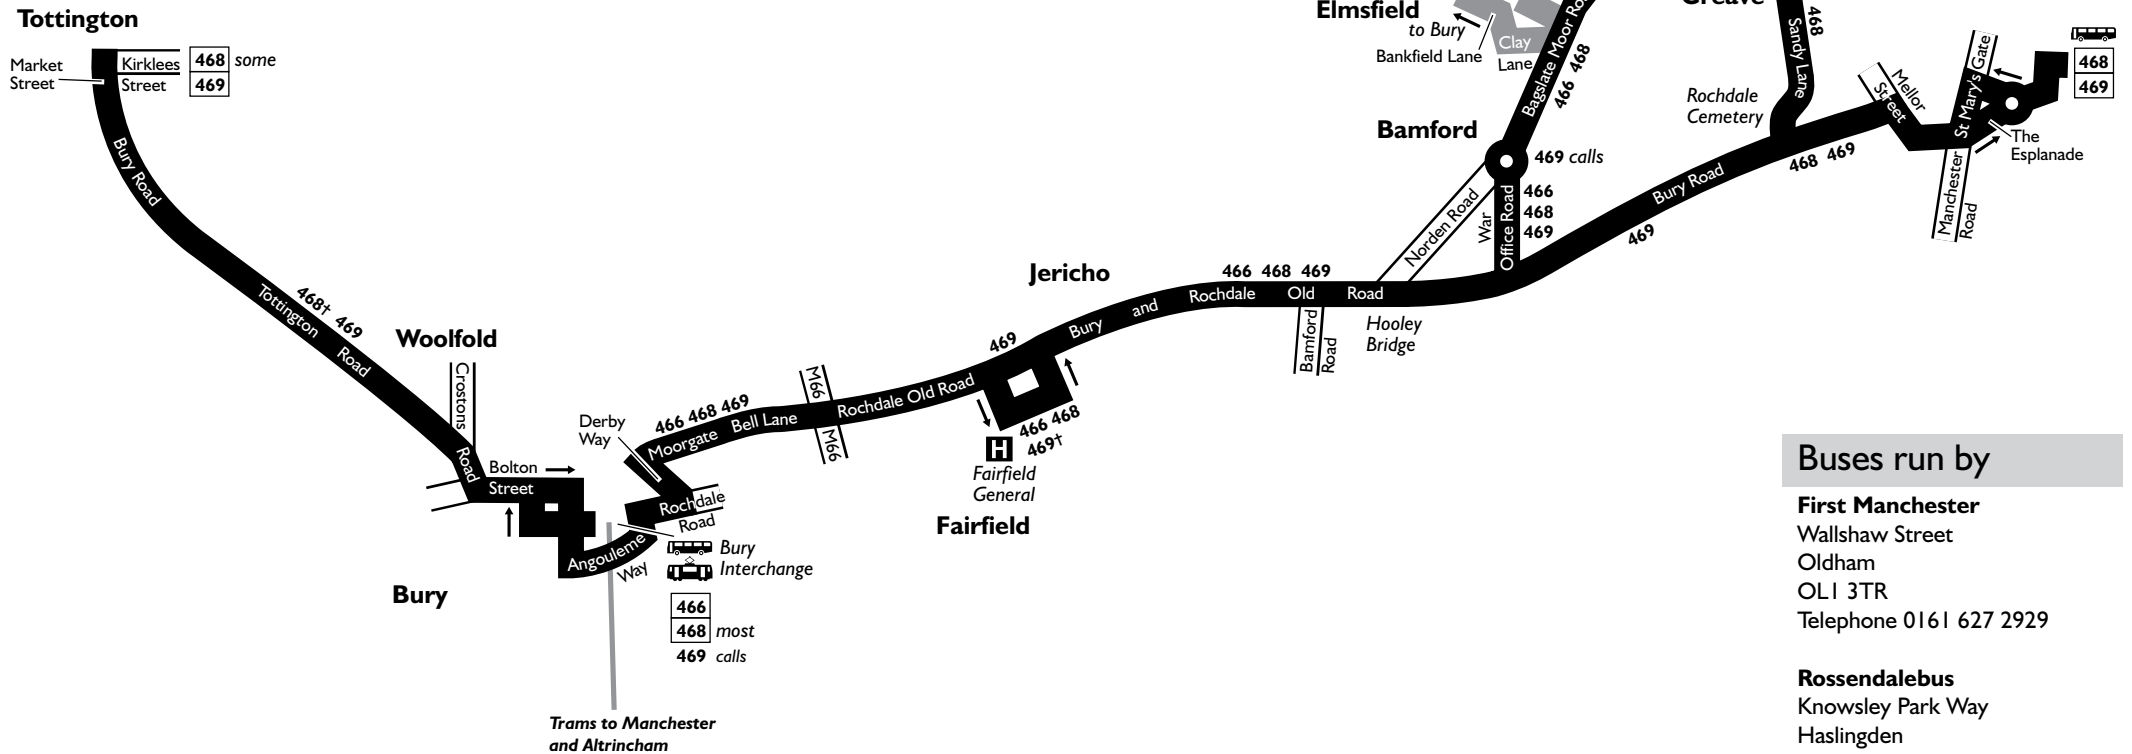

# 466 468 469

**KEY**

- Bus route
- Hail and ride: passengers can get on or off the bus wherever it is safe
- Tram line
- Direction of travel
- Bus station/main connection point
- Tram stop
- Hospital
- Terminus
- Some evening, Sunday and Public Holiday journeys

**Buses run by**

**First Manchester**  
 Wallshaw Street  
 Oldham  
 OLI 3TR  
 Telephone 0161 627 2929

**Rossendalebus**  
 Knowsley Park Way  
 Haslingden  
 Rossendale  
 Lancashire  
 BB4 4RS  
 Telephone 01706 390 520  
 email: info@rossendalebus.co.uk

**Connection points**

- Bus:** Bury Interchange  
 Rochdale bus station
- Tram:** Bury Interchange

Contains Ordnance Survey data ©Crown copyright and database right 2010  
 ©0100022610 Transport for Greater Manchester 2011  
 Transport for Greater Manchester uses reasonable endeavours to check the accuracy of information published and to publish changes to information in a timely manner. In no event will Transport for Greater Manchester be liable for any loss that may arise from this information being inaccurate.