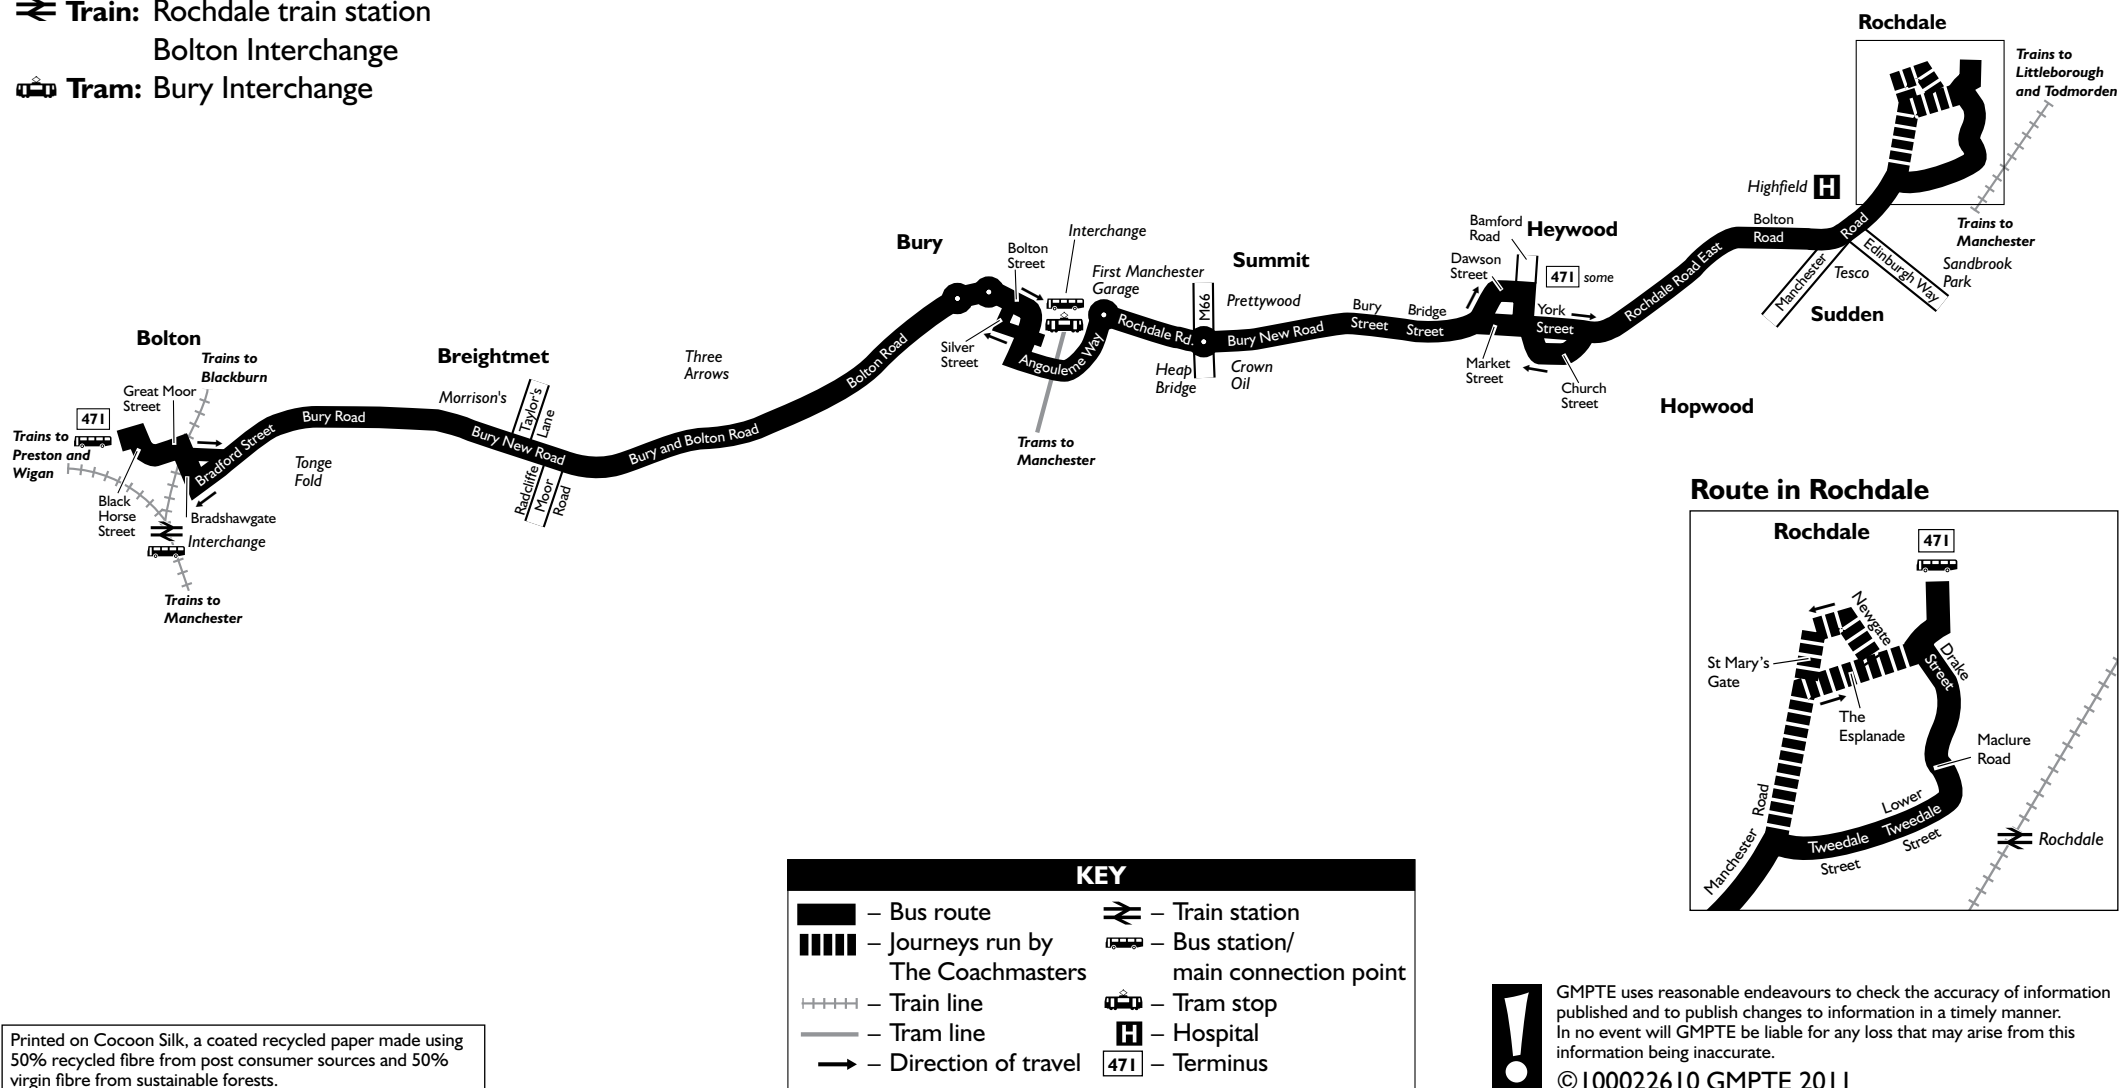

Route plan for bus number

471

Connection points

-  **Bus:** Rochdale bus station
Bury Interchange
Bolton bus station
-  **Train:** Rochdale train station
Bolton Interchange
-  **Tram:** Bury Interchange

Buses run by

The Coachmasters
18 Broadacre
Norden
Rochdale
OLI2 7RP
Telephone 01706 620002

KEY	
	- Bus route
	- Journeys run by The Coachmasters
	- Train line
	- Tram line
	- Direction of travel
	- Train station
	- Bus station/ main connection point
	- Tram stop
	- Hospital
	- Terminus