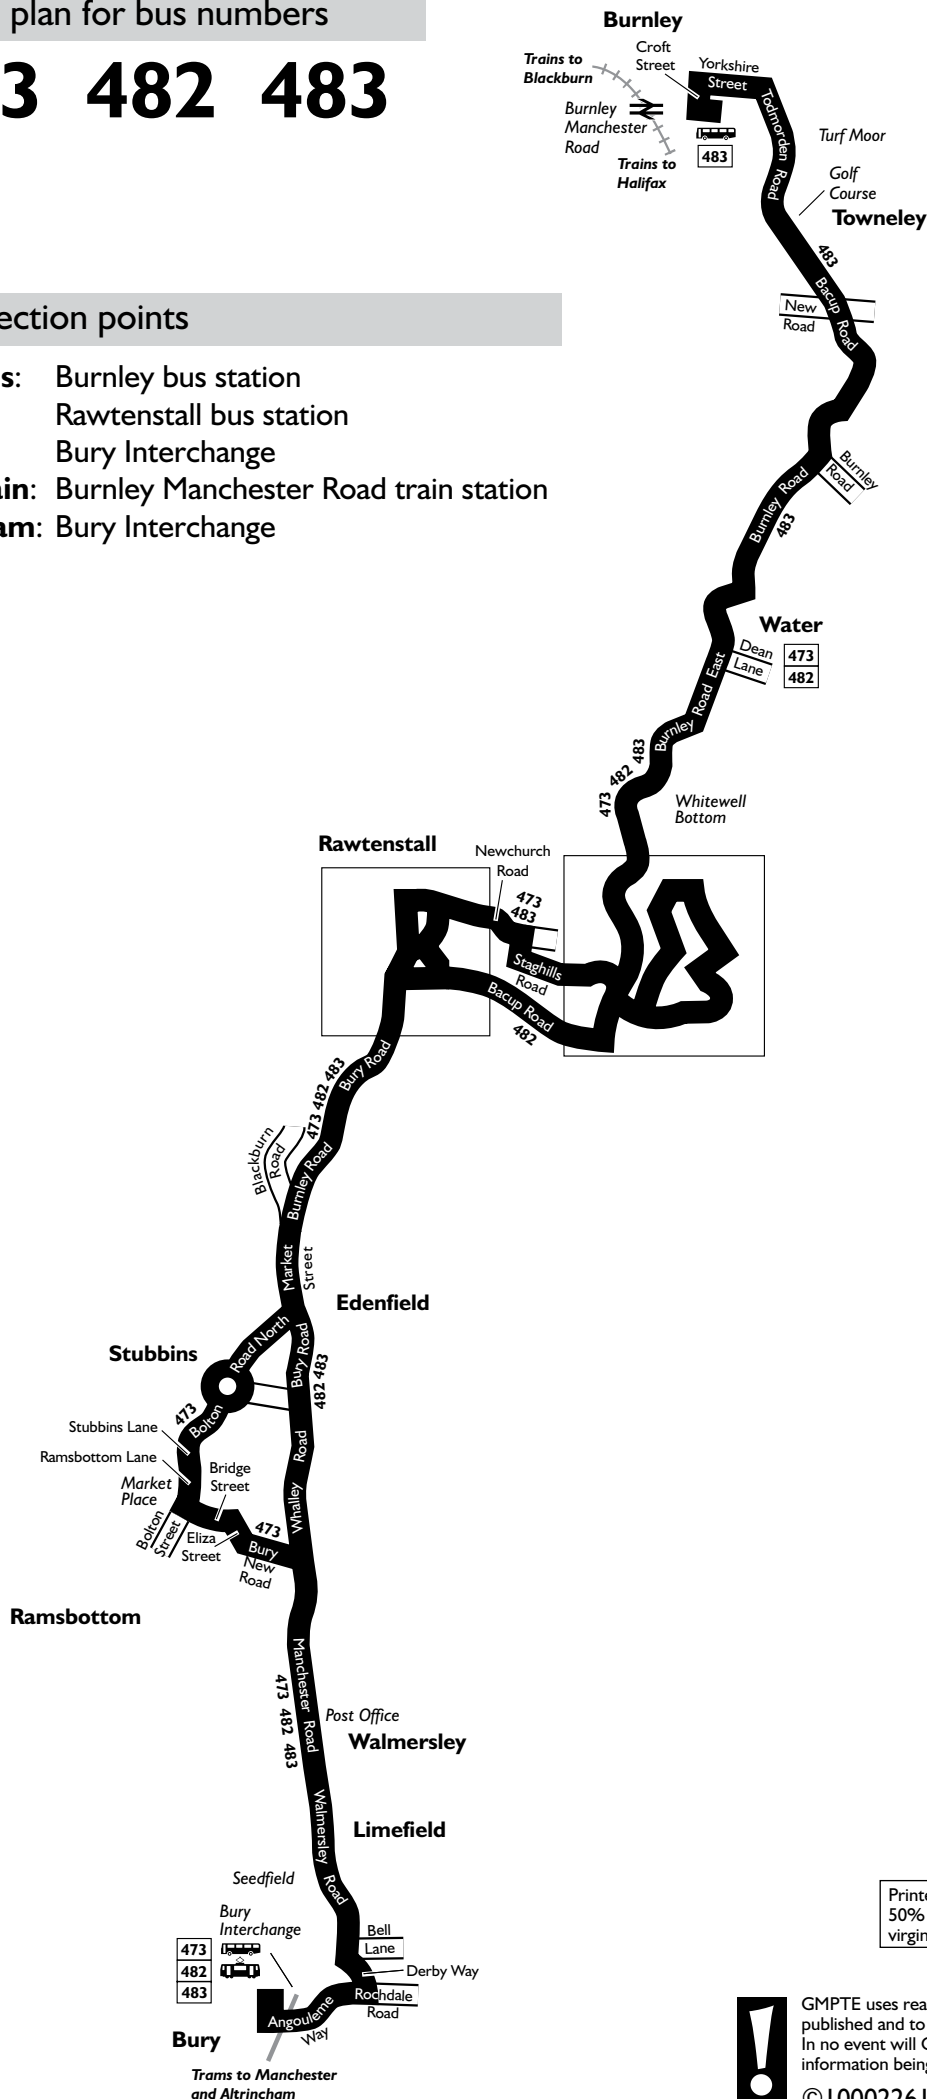

# Route plan for bus numbers

## Connection points

-  **Bus:** Burnley bus station  
Rawtenstall bus station  
Bury Interchange
-  **Train:** Burnley Manchester Road train station
-  **Tram:** Bury Interchange

## Route in Rawtenstall

## Route in Edgeside

KEY	
	– Bus route
	– Train line
	– Tram line
	– Direction of travel
	– Bus station/ main connection point
	– Tram stop
	– Train station
	– Terminus