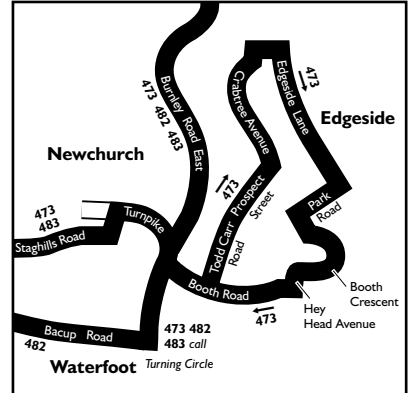

## Connection points

-  **Bus:** Burnley bus station  
Rawtenstall bus station  
Bury Interchange
-  **Train:** Burnley Manchester Road train station
-  **Tram:** Bury Interchange

## Route in Rawtenstall

## Route in Edgeside

KEY	
	– Bus route
	– Train line
	– Tram line
	– Direction of travel
	– Bus station/ main connection point
	– Tram stop
	– Train station
	– Terminus