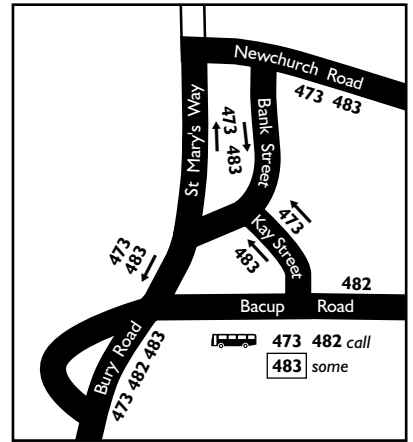

# Route plan for bus numbers

## Connection points

-  **Bus:** Burnley bus station  
Rawtenstall bus station  
Bury Interchange
-  **Train:** Burnley Manchester Road train station
-  **Tram:** Bury Interchange

## Route in Rawtenstall

## Route in Edgeside

KEY	
	– Bus route
	– Train line
	– Tram line
	– Direction of travel
	– Bus station/ main connection point
	– Tram stop
	– Train station
	– Terminus