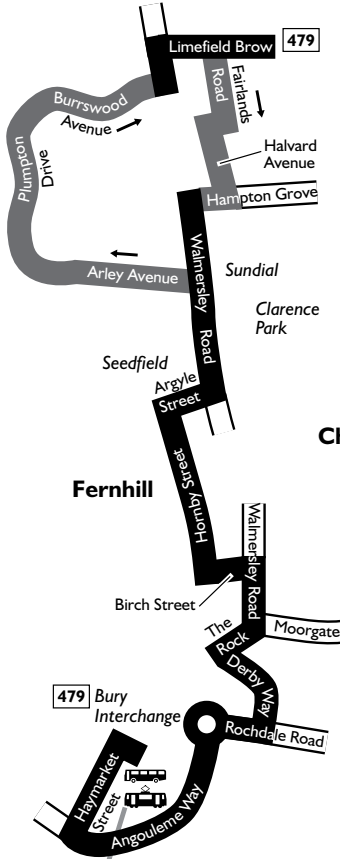

Route plan for bus number

479

Connection points

-  **Bus:** Bury Interchange
-  **Tram:** Bury Interchange

Walmersley

Limefield

Bury

Trams to Manchester
and Altrincham

KEY	
	– Bus route
	– Hail and ride: the bus will pick up/set down wherever it is safe to do so
	– Tram line
	– Bus station/main connection point
	– Tram stop
479	– Terminus
	– Direction of travel

Buses run by

Rossendalebus
 Knowsley Park Way
 Haslingden
 Rossendale
 Lancashire
 BB4 4RS
 Telephone 01706 390 520
 email: info@rossendalebus.co.uk

Contains Ordnance Survey data ©Crown copyright and database right 2010
 ©0100022610 Transport for Greater Manchester 2011