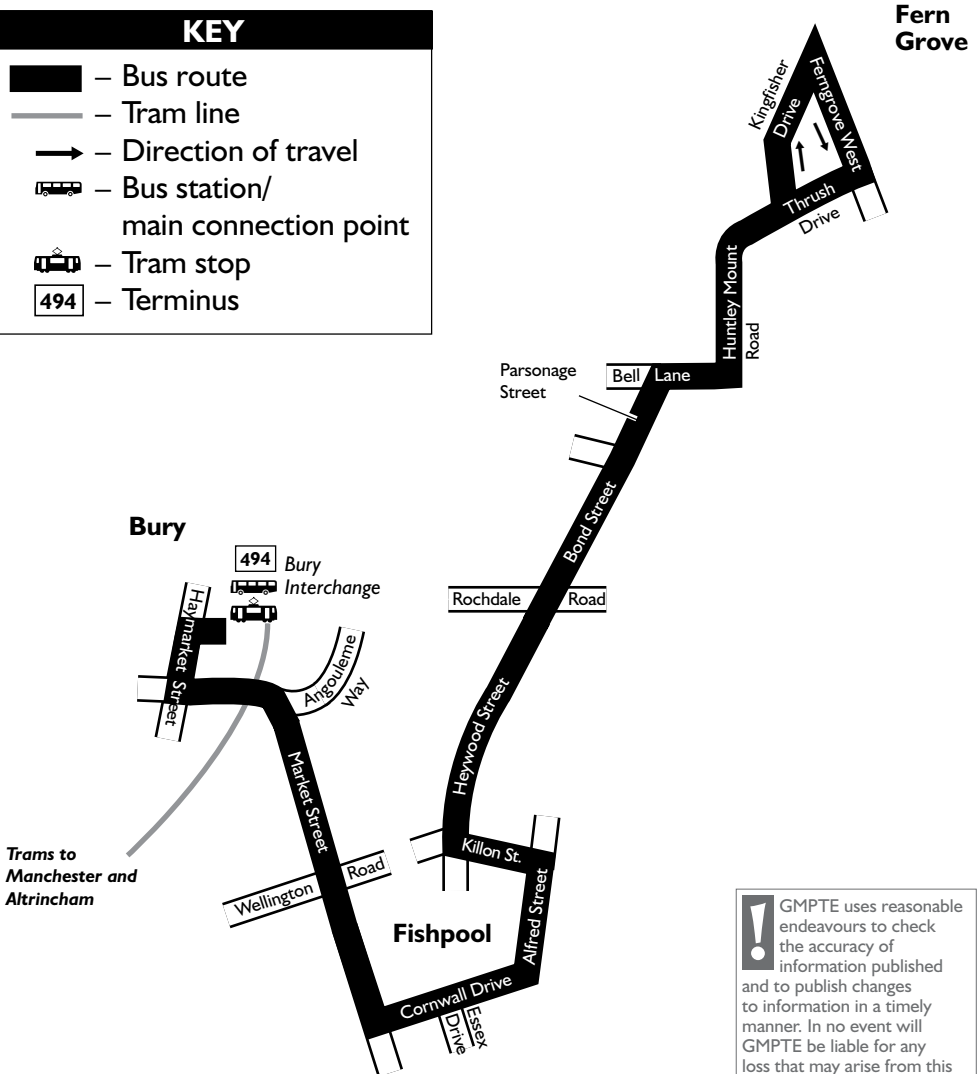

Route plan for bus number

494

Connection points

 **Bus:** Bury Interchange

 **Tram:** Bury Interchange

KEY

-  – Bus route
-  – Tram line
-  – Direction of travel
-  – Bus station/
main connection point
-  – Tram stop
-  – Terminus

© 100022610 GMPTE 2011

Buses run by

Rossendalebus • Knowsley Park Way • Haslingden
 Rossendale • Lancashire • BB4 4RS
 Telephone 01706 390 520 • email: info@rossendalebus.co.uk

Printed on Cocoon Silk, a coated recycled paper made using 50% recycled fibre from post consumer sources and 50% virgin fibre from sustainable forests.